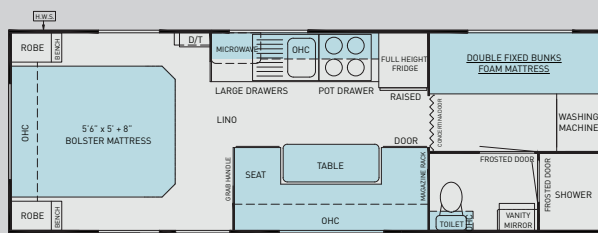

NEWLANDS TOURISTER 675

LUXE pack photographs shown.

NEWLANDS TOURISTER 675 CLW 2BS

NEWLANDS TOURISTER 675 CLW 3BS

OPTIONAL **LUXE PACK**

Upgrade to a Luxe Pack

Gloss doors
(single colour only)
Oven with electric
hotplates and laminate lid
Vegas micro fibre fabric
2 or 3 fold down dvd's to
bunks