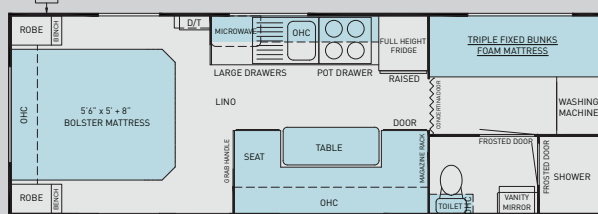

NEWLANDS TOURISTER 675

LUXE pack photographs shown.

NEWLANDS TOURISTER 675 CLW 2BS

NEWLANDS TOURISTER 675 CLW 3BS

OPTIONAL **LUXE PACK**

Upgrade to a Luxe Pack

Gloss doors
(single colour only)
Oven with electric
hotplates and laminate lid
Vegas micro fibre fabric
2 or 3 fold down dvd's to
bunks