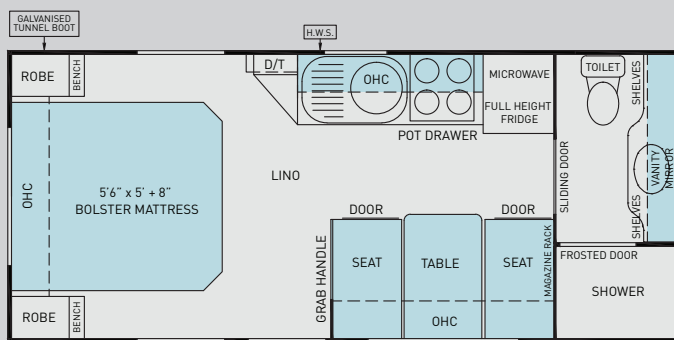

NEWLANDS TOURISTER 530 CAF

OPTIONAL **LUXE PACK**

Upgrade to a Luxe Pack

ALKO IRS 2.2t independent suspension
16" 245 R16 wheels and tyres
Gloss doors (single colour only)
Vegas micro fibre fabric

Newlands unique extendable seating featuring pullout foot rests
120 Watt solar panel with regulator
Black checkerplate front

ONLY $4,500