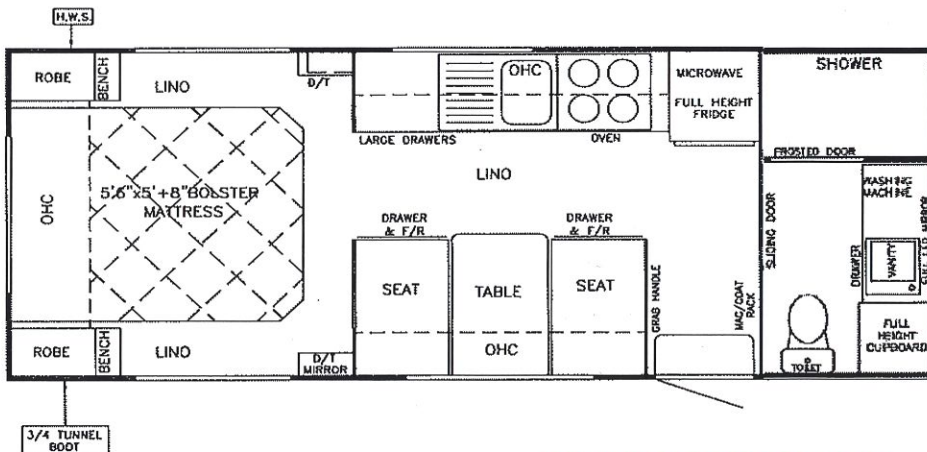

Alan Graham's Caravans

40th Anniversary Model

AG40

\$59,990

tow away

\$3450
Added Value

FEATURES INCLUDE:

- 6" A Frame and Main Member
- Pearl White Aluminium
- Black Composite Side and Rear Panels
- Gloss Stylite Cupboard Doors in Dual Colours
- Full Height Shower Cubicle
- Vegas Microfibre Seating
- Large Kitchen Drawers
- 235 R15 Tyres
- Black Checkerplate Front and Boot
- Front and Side 3/4 Tunnel Boot
- Ensuite LED Touch Lighting
- Black Tapware
- Pull out Foot Rests
- Swift Oven with 3 Gas Burners and Electric Hotplate

NUTS & BOLTS

Preston Chassis - Supergal with:
6" A Frame
6" Main Member
Straight Axles
235R15 Tyres with Gloss Black Wheels
2x 95lt Water Tanks
2x 9kg Gas Bottles
Drop Down Corner Stands
3500kg Coupling with Twin Safety Chains
Pull out Door Step